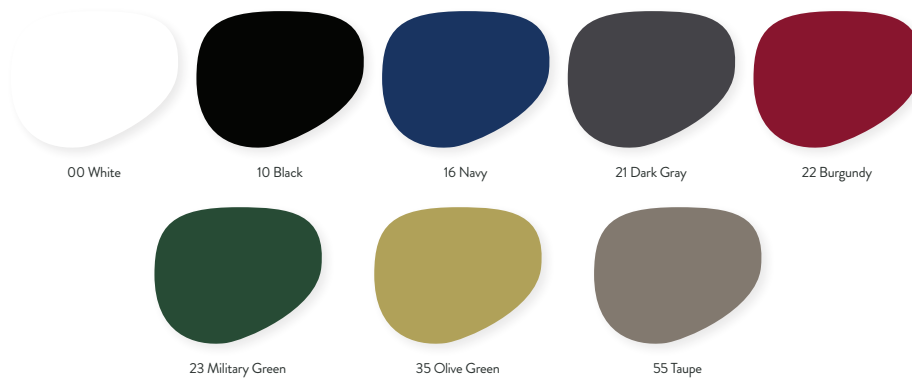

Olivia Barstool

Industry/Purpose

Café, Bistro, Bar/Pub, Restaurant,
Educational, Guest, Hospitality, Hotel

Use

Indoor/Outdoor

Materials

- Technopolymer
- BIFMA Certified

Options & Add Ons

- 8 Colors
- Minimum order 4pcs
- Must order in multiples of 4 in same color

Finish Options