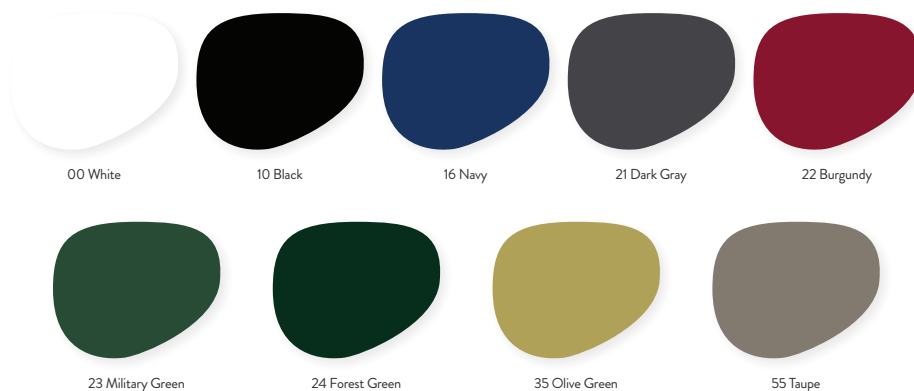

Olivia Side Chair

Industry/Purpose

Café, Bistro, Bar/Pub, Restaurant,
Educational, Guest, Hospitality, Hotel

Use

Indoor/Outdoor

Materials

- Technopolymer
- BIFMA Certified

Options & Add Ons

- 9 Colors
- Minimum order 4pcs
- Must order in multiples of 4 in same color

Finish Options