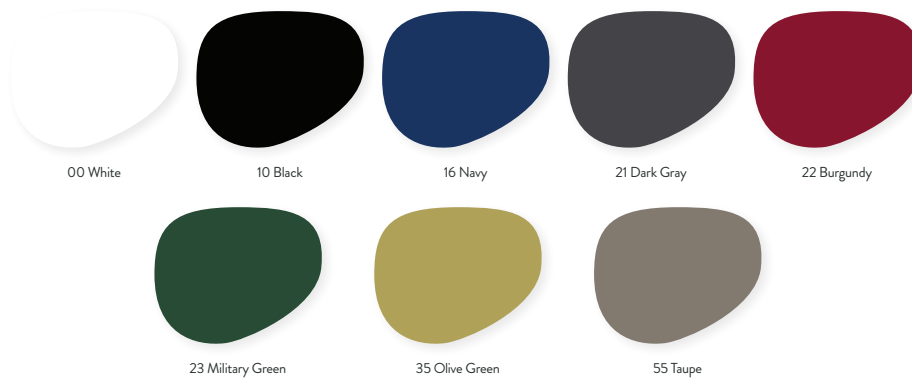

Olivia Barstool - Counter Height

Industry/Purpose

Café, Bistro, Bar/Pub, Restaurant,
Educational, Guest, Hospitality, Hotel

Use

Indoor/Outdoor

Materials

- Technopolymer
- BIFMA Certified

Options & Add Ons

- 8 Colors
- Minimum order 4pcs
- Must order in multiples of 4 in same color

Finish Options