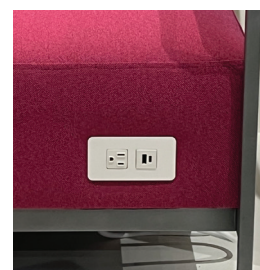

Unique design or additional unique features

Power Unit